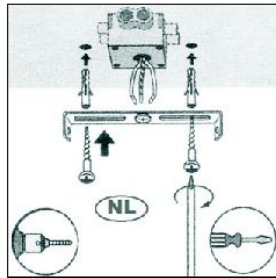

Line drawing of the item

Item number: 28107/11/31

Installation drawing

Technical details

materials used:	Die-casting Aluminum
color:	Matt white
dimnable and how is the fixture dimmable:	Triac dimmable
size:	Height: 39mm Length: 108mm Width: 108mm Net Weight: 0.35kg
power requirements:	220-240V/~50Hz
bulb type and Wattage Range:	SMD3528 8W
number of bulbs:	72pcs
IP degree:	IP40