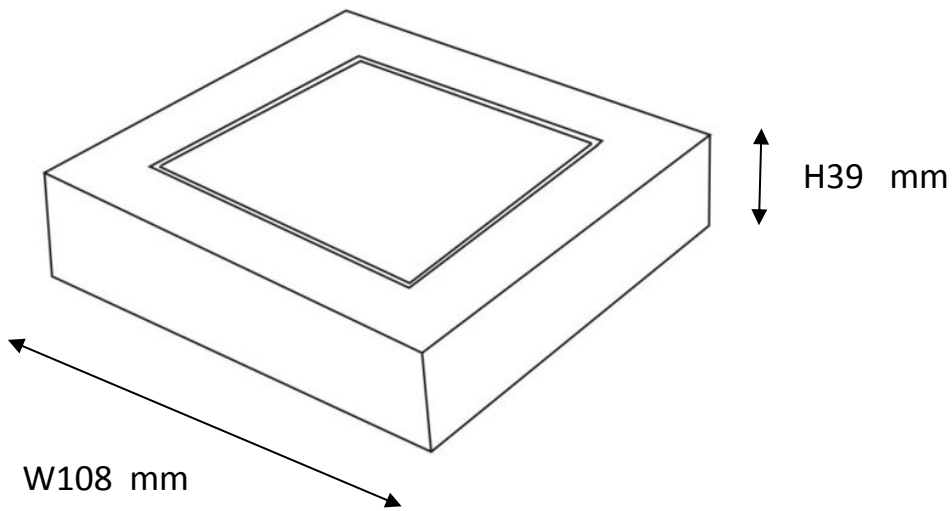

Line drawing of the item

Item number: 28107/11/31

Installation drawing

Technical details

materials used:	Die-casting Aluminum
color:	Matt white
dimnable and how is the fixture dimmable:	Triac dimmable
size:	Height: 39mm Length: 108mm Width: 108mm Net Weight: 0.35kg
power requirements:	220-240V/~50Hz
bulb type and Wattage Range:	SMD3528 8W
number of bulbs:	72pcs
IP degree:	IP40