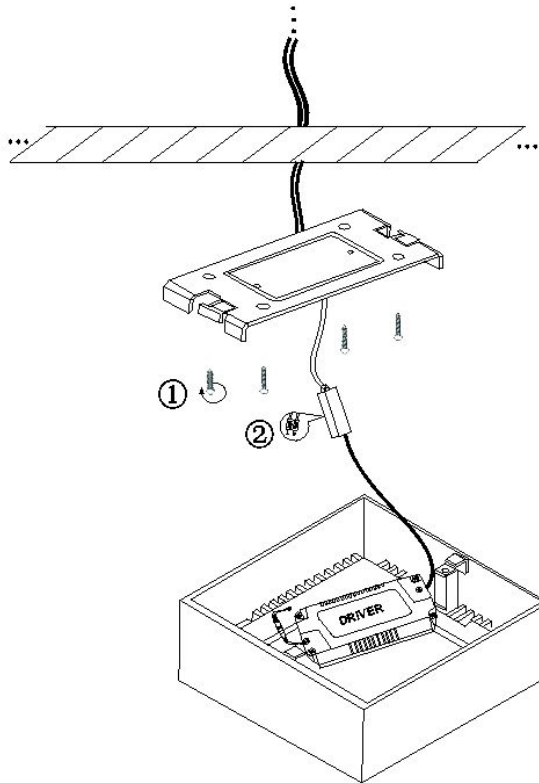

Line drawing of the item

Item number: 28107/11/31

Installation drawing

Technical details

materials used:	Die-casting Aluminum
color:	Matt white
dimnable and how is the fixture dimmable:	Triac dimmable
size:	Height: 39mm Length: 108mm Width: 108mm Net Weight: 0.35kg
power requirements:	220-240V/~50Hz
bulb type and Wattage Range:	SMD3528 8W
number of bulbs:	72pcs
IP degree:	IP40