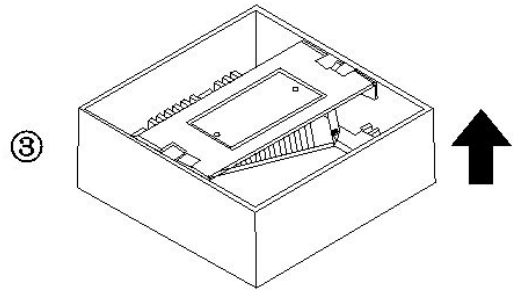

Line drawing of the item

Item number: 28107/11/31

Installation drawing

Technical details

materials used:	Die-casting Aluminum
color:	Matt white
dimnable and how is the fixture dimmable:	Triac dimmable
size:	Height: 39mm Length: 108mm Width: 108mm Net Weight: 0.35kg
power requirements:	220-240V/~50Hz
bulb type and Wattage Range:	SMD3528 8W
number of bulbs:	72pcs
IP degree:	IP40